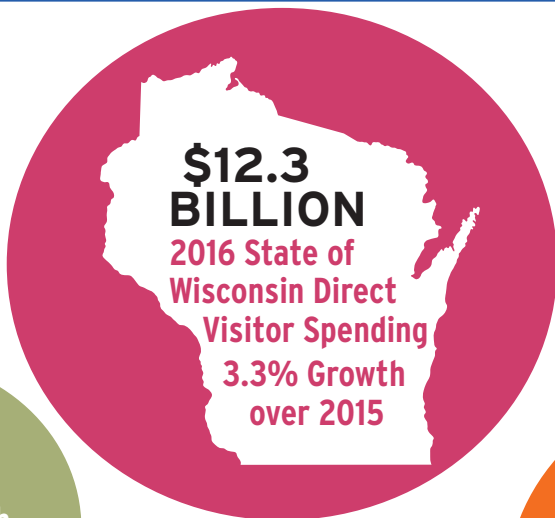

2016

ECONOMIC IMPACT OF TOURISM IN WISCONSIN

Naturally Fun
WALWORTH COUNTY
LAKE GENEVA & BEYOND

WALWORTH COUNTY

RANKS #6 IN THE STATE FOR DIRECT VISITOR SPENDING.

- 1. Milwaukee
- 2. Dane
- 3. Sauk
- 4. Waukesha
- 5. Brown
- 6. Walworth